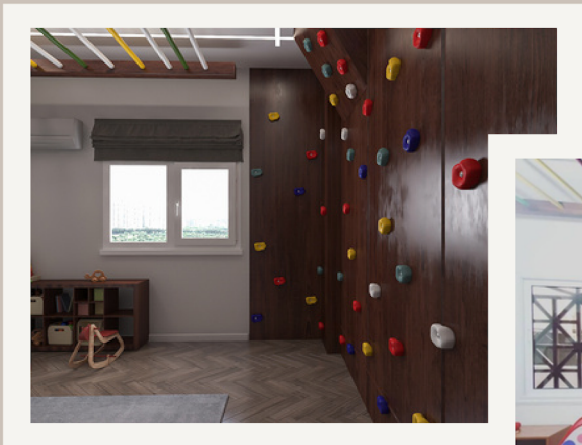

AT HEXAGON120, WE TAKE PRIDE IN DESIGNING PIECES THAT COMBINE LUXURY AND DURABILITY. OUR EXPERT CRAFTSMEN USE THE FINEST MATERIALS, ENSURING THAT EACH PIECE IS VISUALLY STUNNING AND BUILT TO LAST.

OUR COMMITMENT TO SUSTAINABILITY PLAYS A CRUCIAL ROLE AS WE PRIORITIZE PREMIUM MATERIALS AND ECO-FRIENDLY PRACTICES.

OUR GOAL IS TO CREATE FURNITURE THAT NOT ONLY EXUDES LUXURY BUT ALSO STANDS UP TO THE DEMANDS OF EVERYDAY LIFE. WITH OUR UNWAVERING COMMITMENT TO QUALITY, YOUR INVESTMENT IN OUR FURNITURE WILL PROVIDE YEARS OF ENJOYMENT, OFFERING A TOUCH OF LUXURY EVERY TIME YOU LAY EYES ON IT.