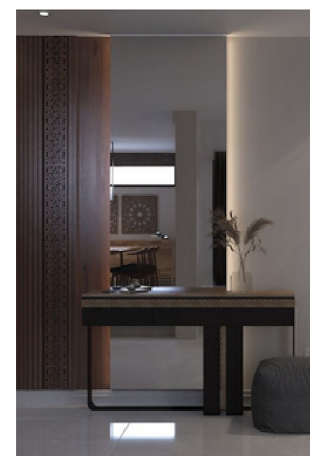

THROUGH OUR METICULOUS 3D AND 2D WOOD DESIGN, WE TRANSFORM YOUR SPACE INTO AN EXPRESSION OF YOUR PERSONAL STYLE.

OUR ATTENTION TO DETAIL ENSURES THAT EVERY ASPECT OF YOUR HOME REFLECTS YOUR UNIQUE VISION.